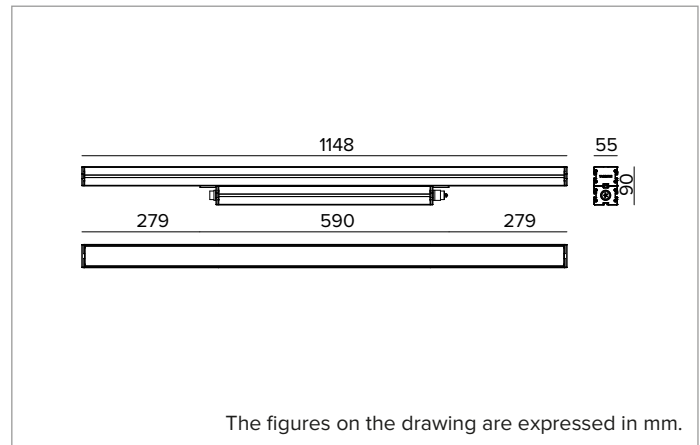

SOURCE

High Power High Efficiency Ra80 linear LED board.

Nominal power: 63

Nominal flux: 9096lm

Colour rendering index: 80

CCT nominal: 3000K

ILLUMINOTECHNICAL CHARACTERISTICS

Optic made of optical grade PMMA TIR lenses and a holographic filter. Comfort version with integrated optical accessory: aluminum honeycomb grid, matte black finish.

Optic: LENS

Beam angles: FL 30°

Optical efficiency: 49%

Fixture flux: 4437lm

Luminous efficacy: 63lm/W

Photobiological safety: Compliant with RG1 low risk group

MECHANICAL CHARACTERISTICS

Extruded anodised aluminium 15μ body. Extra clear 5mm thick glass flat screen. The body of the fixture is adjustable and can be installed away from the mounting surface using accessory snap brackets.

Colour and finish: Burnished copper

Dimensions: L=1148mm

Weight: 4.7Kg

Version: Comfort

Degree of protection: IP66,IP67,IP68,IP69

Mechanical Resistance: IK07

ELECTRICAL CHARACTERISTICS

Integrated driver, available in the ON-OFF version (positioned below the optical body). Supplied with through-wiring with longitudinal sealing IN/OUT panel connectors (the sealing limits the risk of humidity raising towards the driver/optical body). Luminaire compliant with EN 60598-2-22 for power supply from a centralised emergency system CPSS (Central Power Supply System), not incorporated in the luminaire - high risk areas excluded. The default power and flux are 100% in AC and 100% in DC.

Fixture Power: 70W

Power supply: 220-240Vac 50/60Hz

Insulation Class: CLASS 1

Type of driver / Control: ON-OFF

Driver included: YES

Class F: YES

Ambient temperature: 0°C / +35°C

INSTALLATION

To be completed with powder coated stainless steel fixed or adjustable brackets (available in different lengths).

NOTES

110-277Vac version available on request.

WARRANTY

5 years.

WARNING

Luminaire designed for disposal/recycling at end-of-life. Replaceable (LED only) light source by a professional. Replaceable control gear by a professional.

Due to the technological evolution of the electronic components, the data provided may be updated, and as such, confirmation must be requested during the order process.

Luminous flux and power supply have +/-10% tolerances with respect to the indicated value. tq +25°C (CIE 121).

We reserve the right to make technical changes.

Targetti Sankey S.r.l.
Via Pratese, 164
50145 Firenze - Italy
Tel: +39 055 37911
targetti.com
targetti@targetti.com

CCIAA Firenze
Share Capital:
€ 500.000,00
VAT N. (IT):
01537660480
R.E.A: FI-275656

TARGETTI